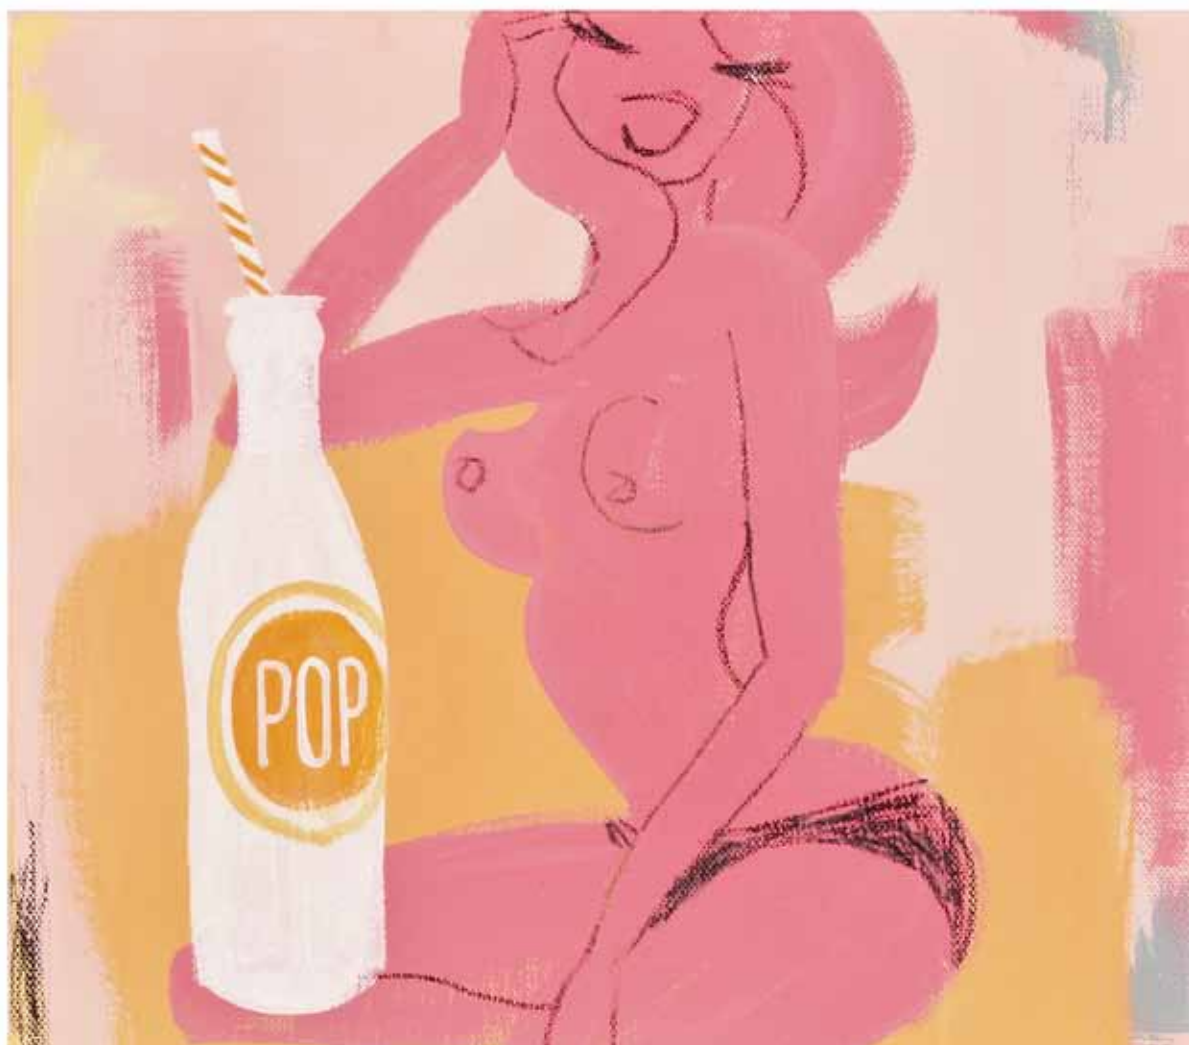

LAMINGTON
DRIVE

TITLE	YEAR	SIZE	PRICE
Pop	2011	300 x 300mm	450-