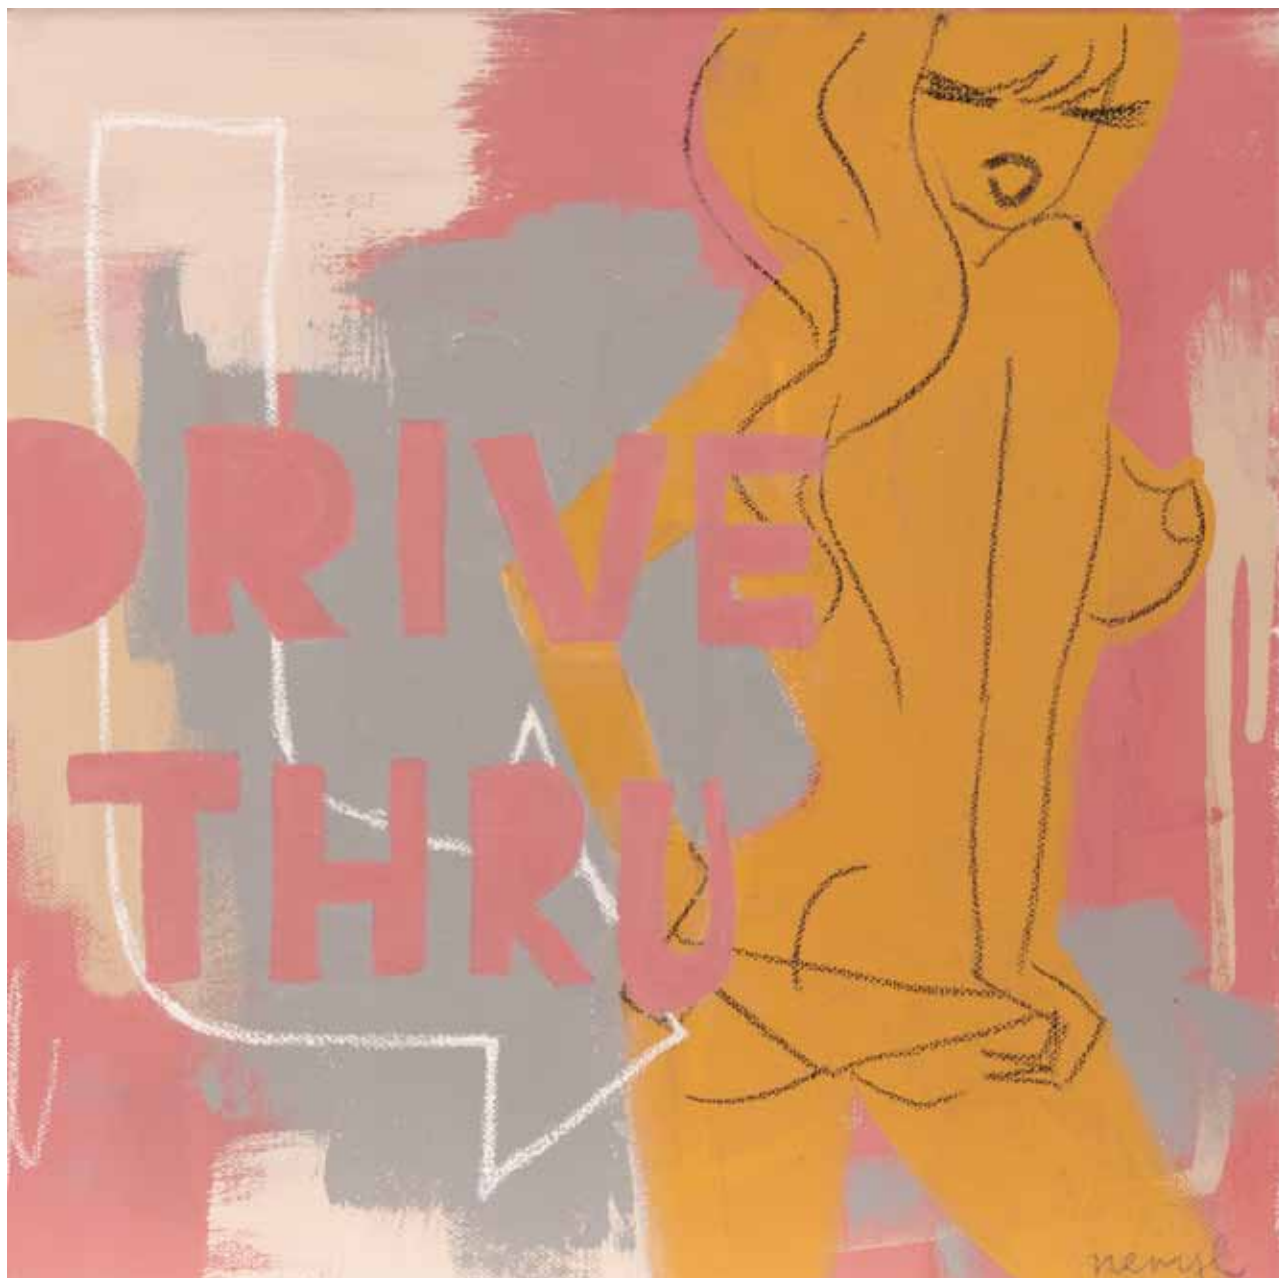

LAMINGTON
DRIVE

TITLE	YEAR	SIZE	PRICE
Drive Thru	2011	300 x 300mm	450-